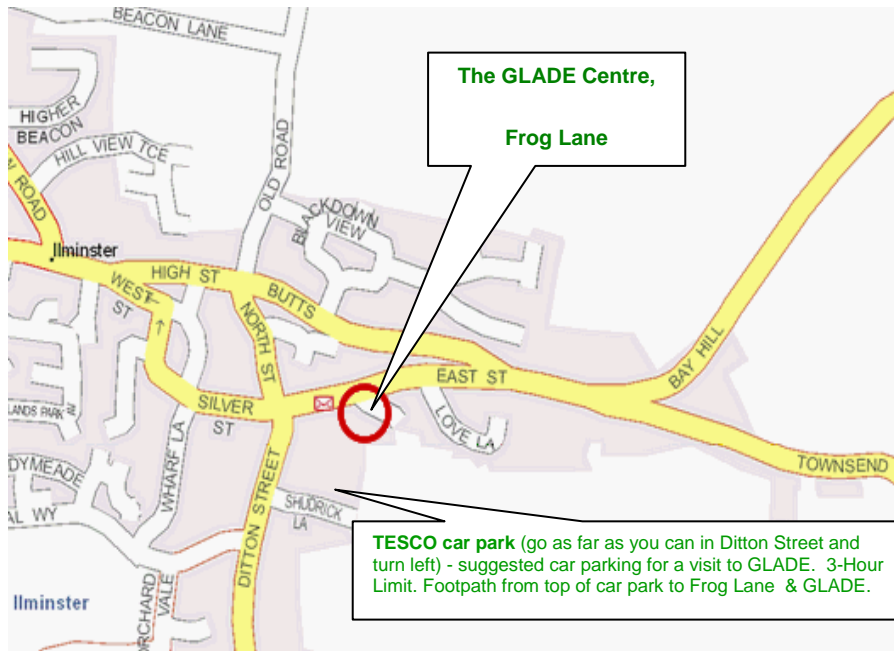

How to find the GLADE Centre

If you would like to:

- Find out more about GLADE and how to use our services
- Consider becoming a volunteer
- Work in partnership with us
- Participate in exciting school or youth projects
- Benefit from our membership scheme

Please get in touch.

GLADE—The centre for Global and Development Education

The GLADE Centre, Frog Lane, Ilminster, Somerset TA19 0AP
Tel 01460 55755 Fax 01460 55753 glade@glade.org
www.glade.org

Company Registration No. 5148165 Charity registration No. 1104504